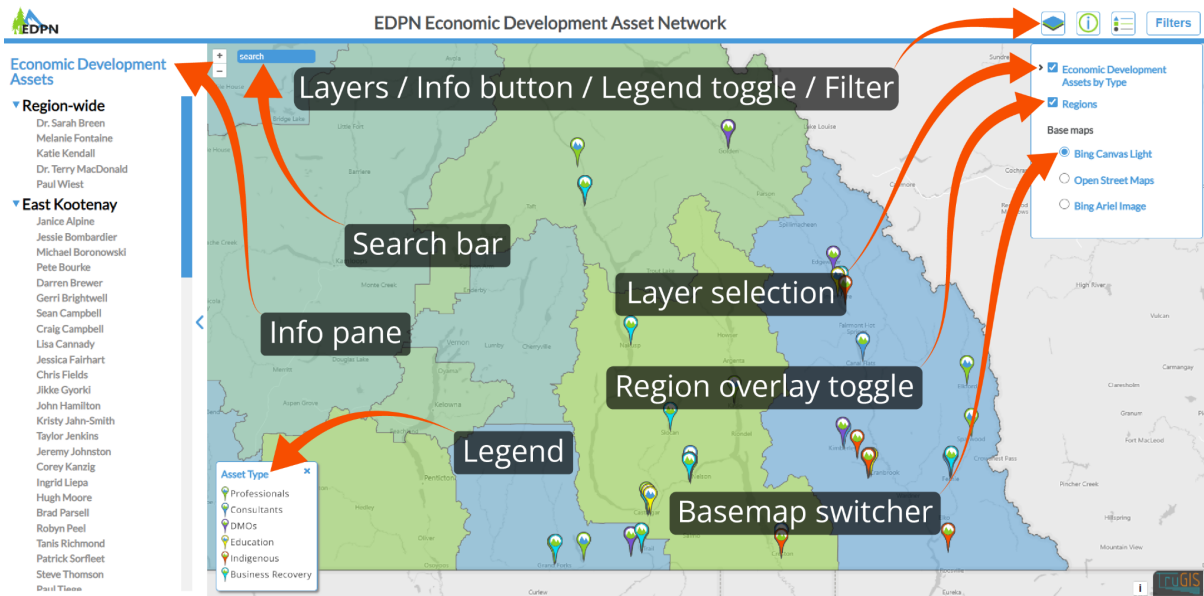

EDPN Asset Map Documentation:

How to use the map

Overview

Basic navigation: Click and drag to move around the map, Use the mouse wheel to zoom in and out (alternatively, click the '+' or '-' icons. Zoom to a specific region by clicking the 'Region title' in the information pane on the left.

Layers / Info button / Legend toggle / Filter: Click the layers button to show or hide the layers panel. Click the info button to show or hide the 'map info box'. Click the Legend toggle to show or hide the legend. Click the Filters button to open the filtering options in the information pane on the left.

Search bar: Search for a name, organisation, title, region, community, category or even keywords. List auto populates with the most relevant results based on your input.

Info pane: The initial list of regions and assets are displayed here. This will also give information for individual assets and contains the filter options when the filter button is selected.

Legend: Displays categories and their corresponding pin colour.

Layer selection: Expand the list to view all categories and choose which of them to display on the map.

Region overlay toggle: Use the checkbox to show or hide the 'Region overlay'.